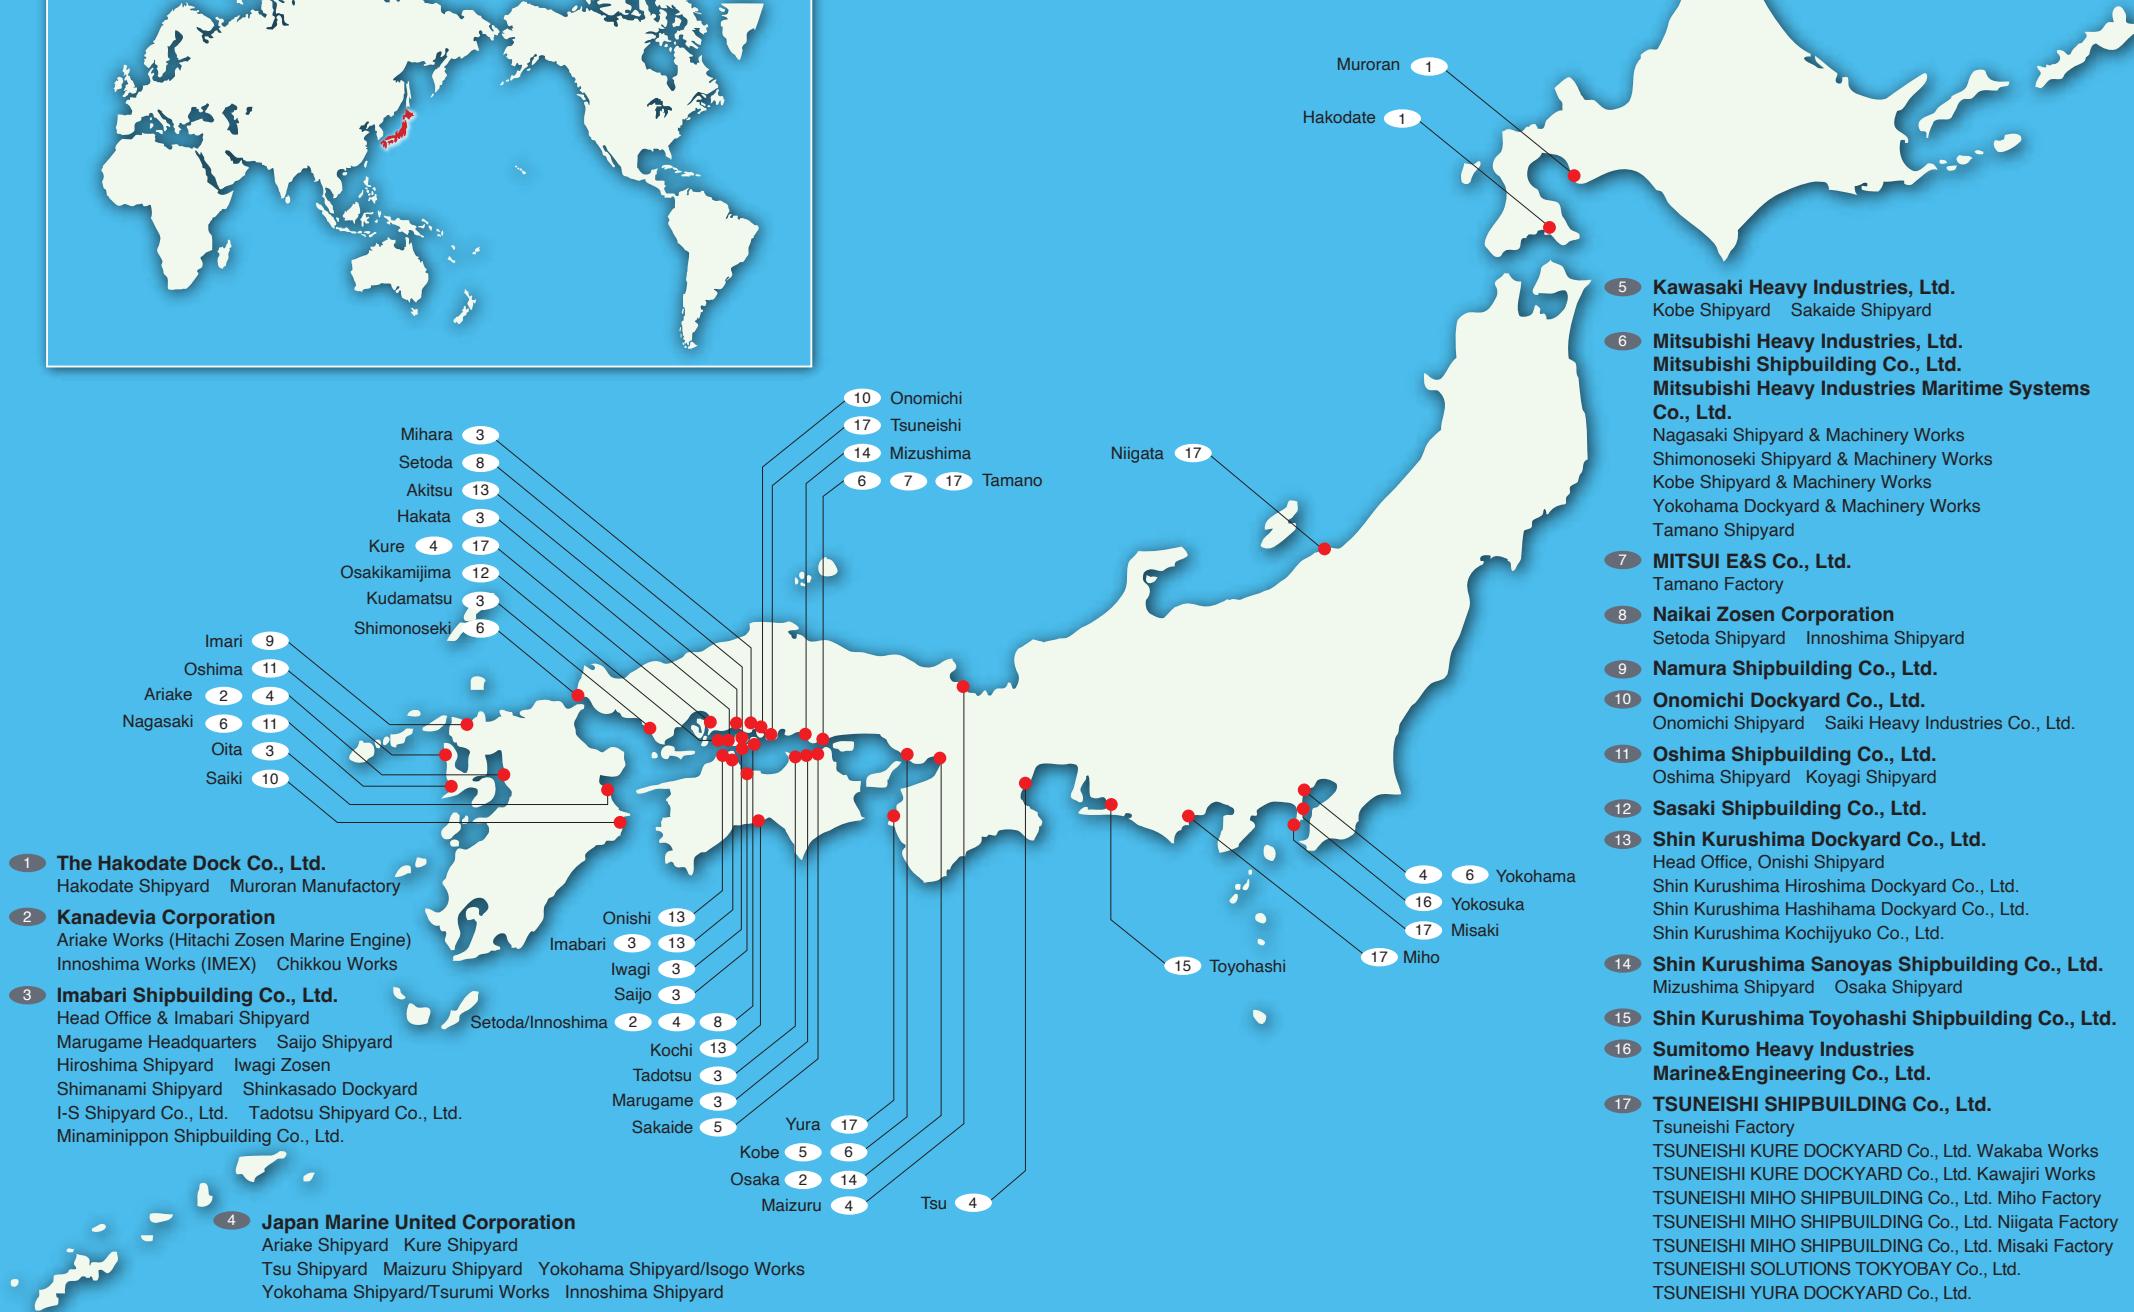

LOCATION OF SHIPYARDS AND WORKS

Contents

- 1 The Hakodate Dock Co., Ltd.**
Hakodate Shipyard Murooran Manufactory
- 2 Kanadevia Corporation**
Ariake Works (Hitachi Zosen Marine Engine)
Innoshima Works (IMEX) Chikkou Works
- 3 Imabari Shipbuilding Co., Ltd.**
Head Office & Imabari Shipyard
Marugame Headquarters Saijo Shipyard
Hiroshima Shipyard Iwagi Zosen
Shimanami Shipyard Shinkasado Dockyard
I-S Shipyard Co., Ltd. Tadotsu Shipyard Co., Ltd.
Minaminippon Shipbuilding Co., Ltd.